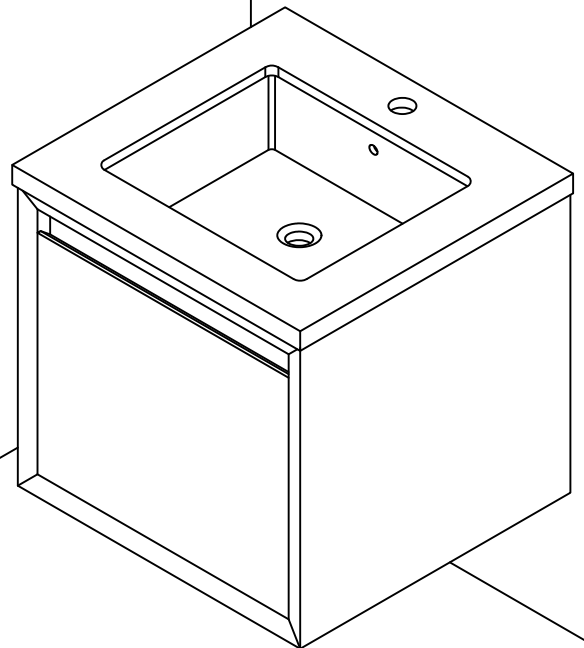

Item No. : UR20 (URM20)

Hardware

NO.	Draw	QTY
A		2
B		2
C		2
D		4
F	 (3.5*60)	4
G	 (3.5*14)	8

Tools

Step 1

WALL

(22.68")
576
(17.99")
457
(31.57")
802

FLOOR

Step 2

Step 3

Step 4

Step 5

Finished

Black Metal Legs Installation Instruction