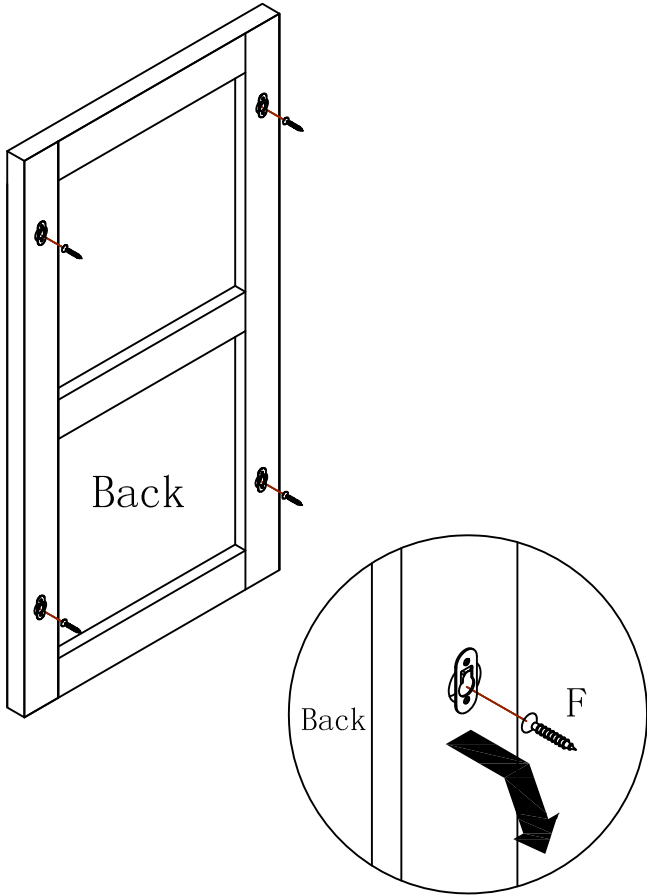

Item No. : UR20 (URM20)

Hardware

NO.	Draw	QTY
A		2
B		2
C		2
D		4
F	 (3.5*60)	4
G	 (3.5*14)	8

Tools

Step 1

WALL

(22.68")
576
(17.99")
457
(31.57")
802

FLOOR

Step 2

Step 3

Step 4

Step 5

Finished

Black Metal Legs Installation Instruction