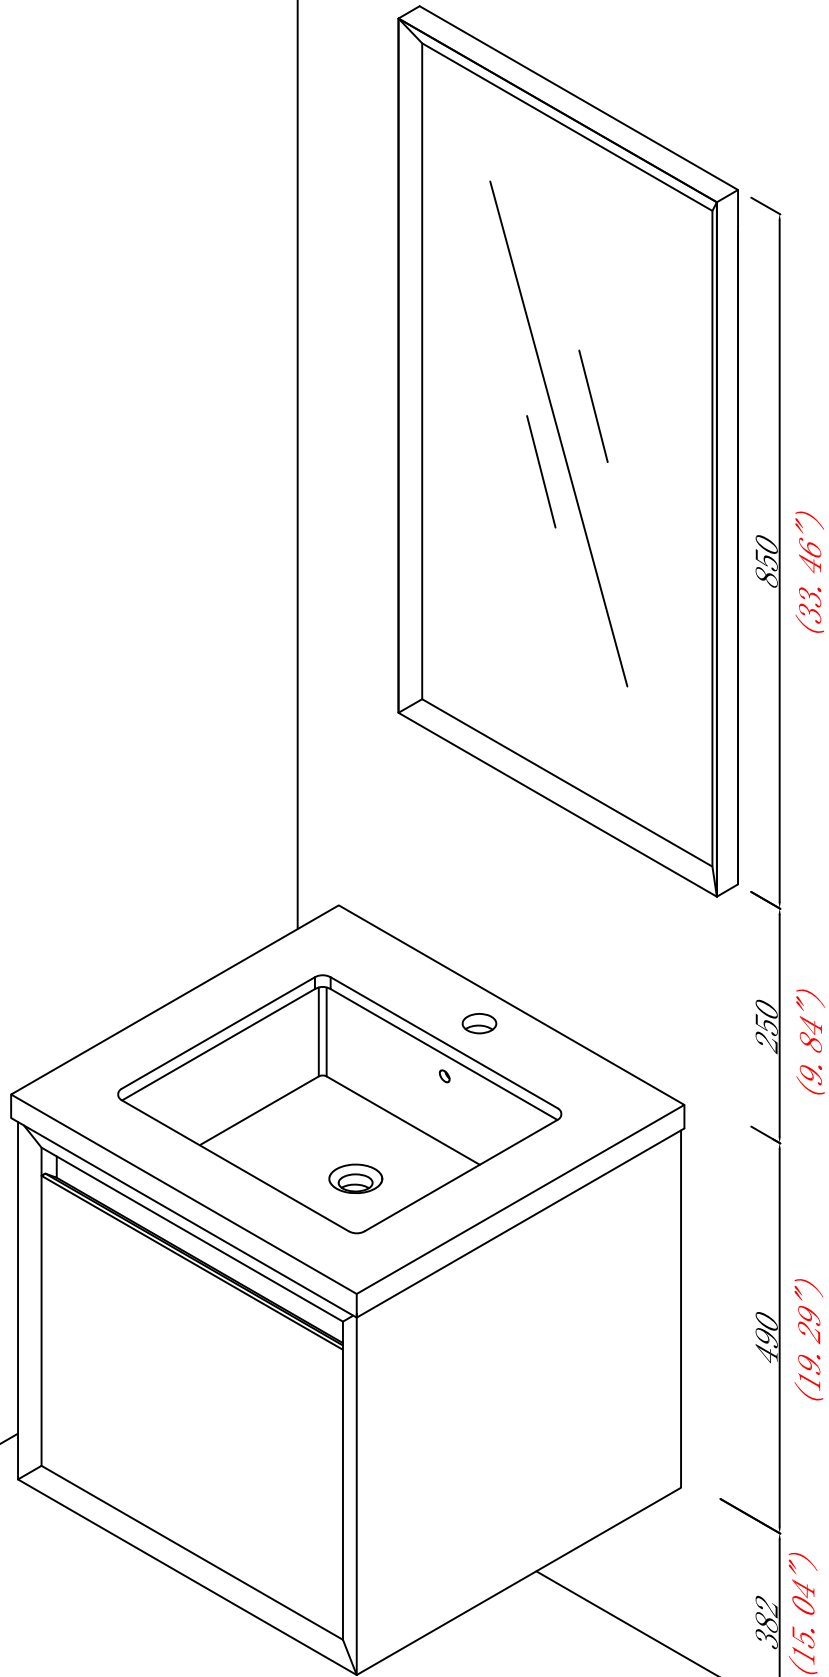

Item No. : UR20 (URM20)

Hardware

NO.	Draw	QTY
A		2
B		2
C		2
D		4
F	 (3.5*60)	4
G	 (3.5*14)	8

Tools

Step 1

WALL

(22.68")
576
(17.99")
457
(31.57")
802

FLOOR

Step 2

Step 3

Step 4

Step 5

Finished

Black Metal Legs Installation Instruction